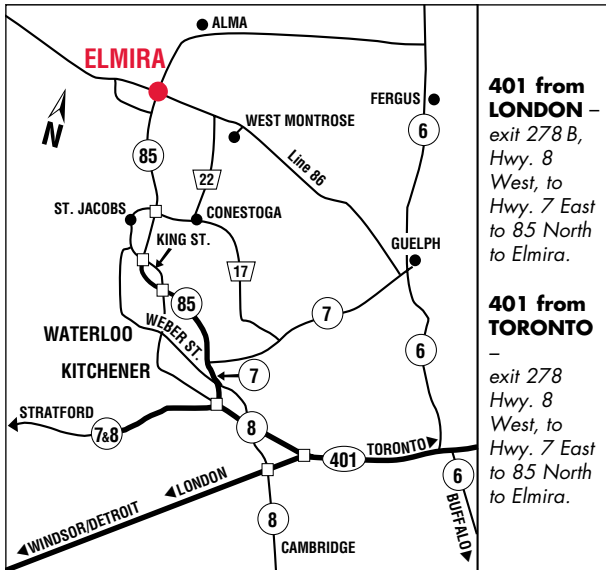

SPONSORS

UPCOMING FESTIVAL DATES

April 2, 2005