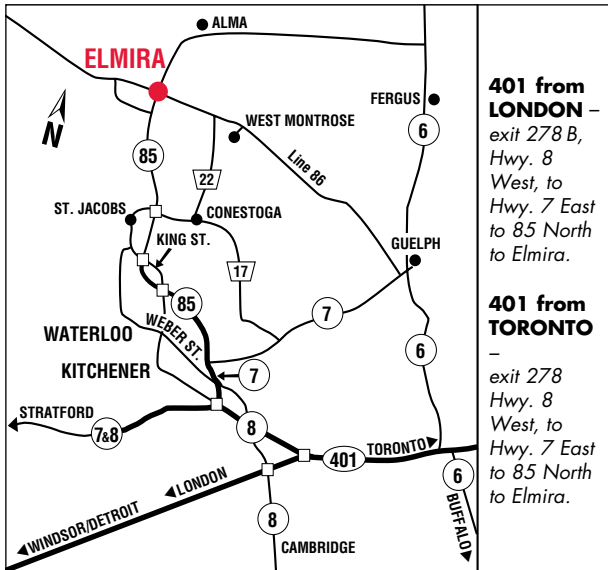

SPONSORS

UPCOMING FESTIVAL DATES

April 1, 2006

For more information on upcoming events, call the Woolwich Visitor Services

(519) 669-2605

Fax (519) 669-0530

Toll Free 1-877-969-0094

Website: <http://www.elmiramaplesyrup.com>

Come Taste
the Tradition