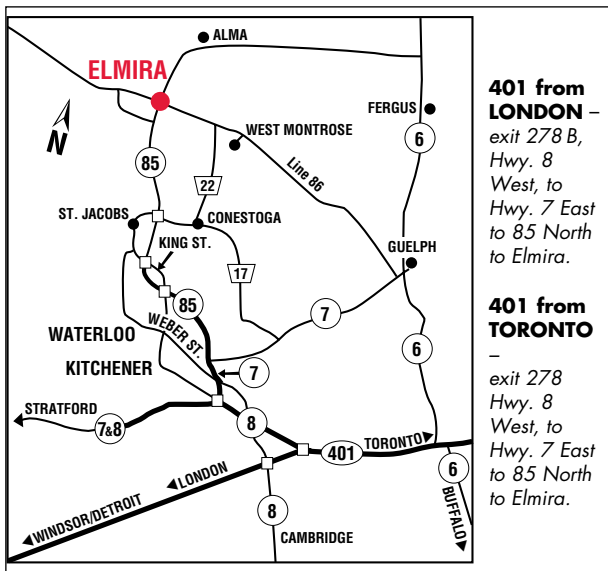

For more information on upcoming events, call the Woolwich Visitor Services

519-669-2605

Fax 519-669-0530

Toll Free 1-877-969-0094

Website: www.elmiramaplesyrup.com

Come Taste
the Tradition