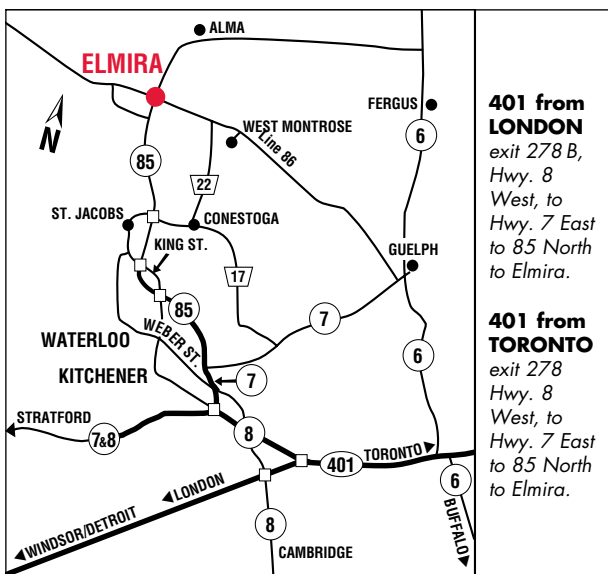

NEW!

Three departures from Waterloo to Elmira on festival day. *Not wheelchair accessible.*

www.steam-train.org

"Owned & Operated by Waterloo Central Railway"

UPCOMING FESTIVAL DATES

April 4, 2009

For more information on upcoming events, call the Woolwich Visitor Services

519-669-2605

Fax 519-669-0530

Toll Free 1-877-969-0094

Website: www.elmiramaplesyrup.com

Photo: Darcy Vermaak

Photo: Jessica Kenkel

Photo: Jessica Kenkel

Photo: Julie Whyte

Photo: Thomas H. Robinson

Elmira Maple Syrup Festival

Come Taste the Tradition!

April 5, 2008
7:00 a.m.

www.snyder-gallery.com

www.elmiramaplesyrup.com